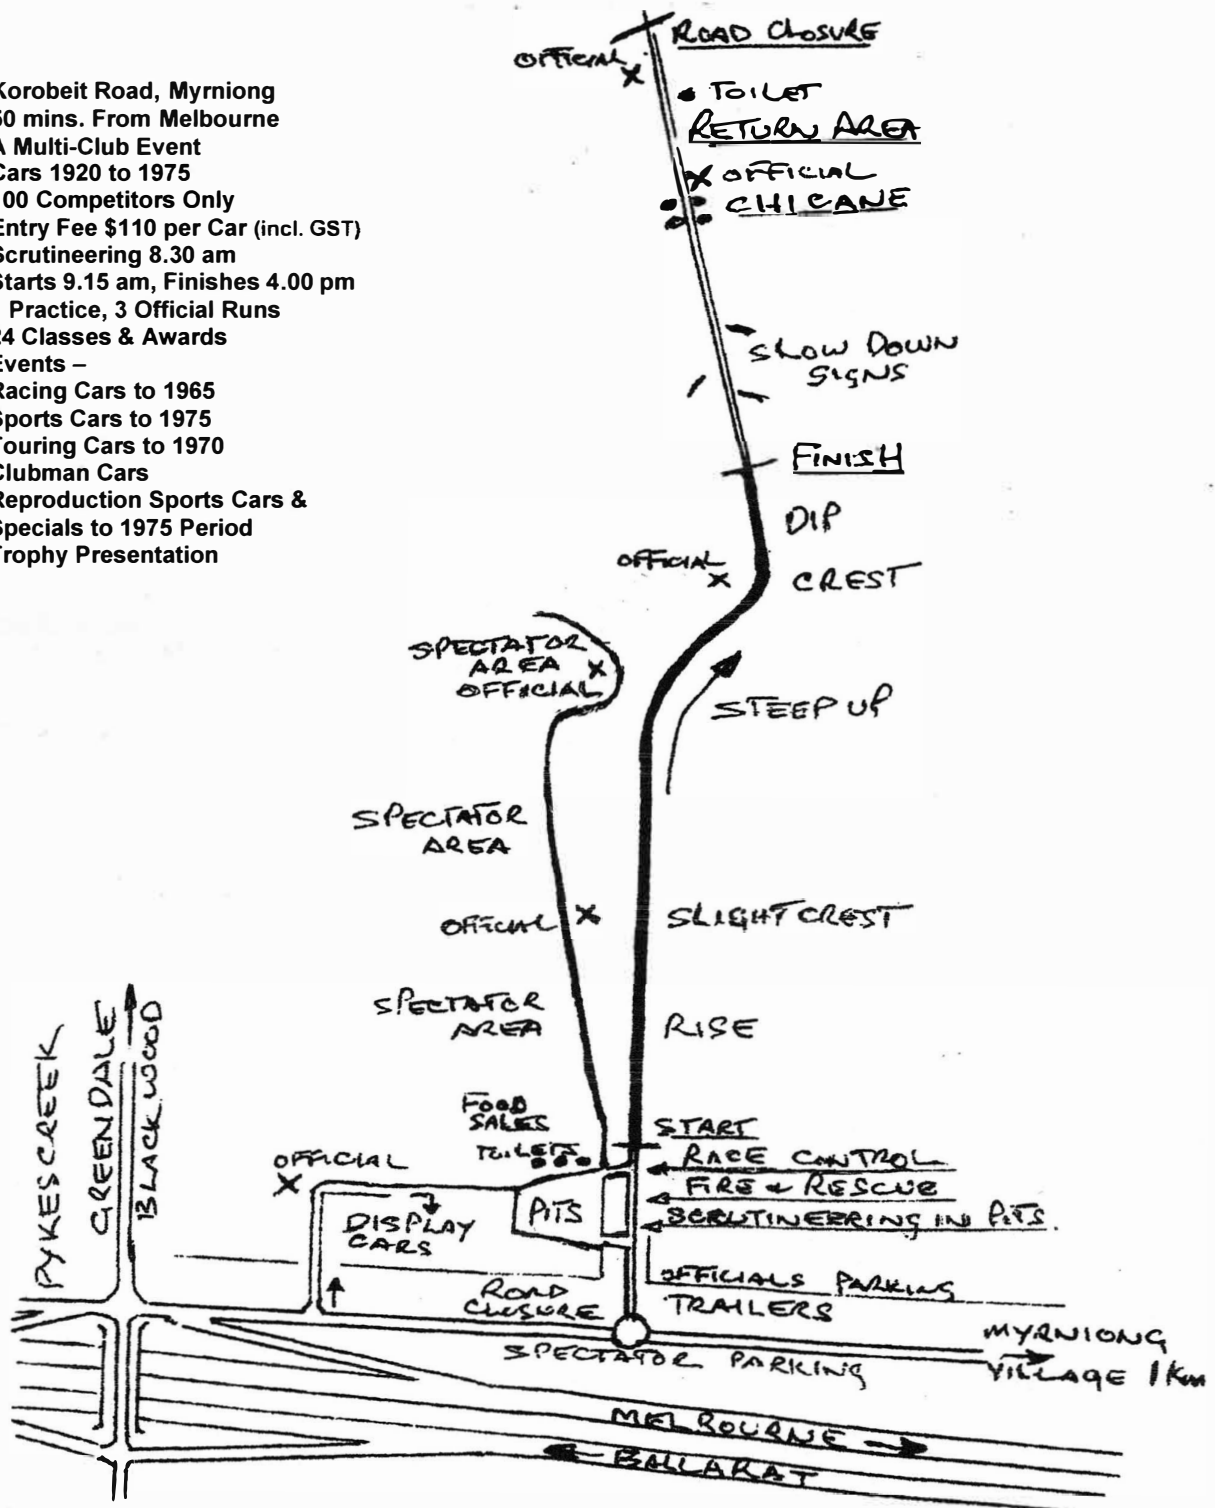

Site Map

Sunday 19 April 2020

Korobeit Road, Myrniong  
 50 mins. From Melbourne  
 A Multi-Club Event  
 Cars 1920 to 1975  
 100 Competitors Only  
 Entry Fee \$110 per Car (incl. GST)  
 Scrutineering 8.30 am  
 Starts 9.15 am, Finishes 4.00 pm  
 1 Practice, 3 Official Runs  
 24 Classes & Awards  
 Events -  
 Racing Cars to 1965  
 Sports Cars to 1975  
 Touring Cars to 1970  
 Clubman Cars  
 Reproduction Sports Cars &  
 Specials to 1975 Period  
 Trophy Presentation

The 850-metre sprint, rising 60 metres, has a level start, rising to a slight crest, rising to a steep uphill right curve, followed by a crest turning left, down a dip and rising to the finish line.